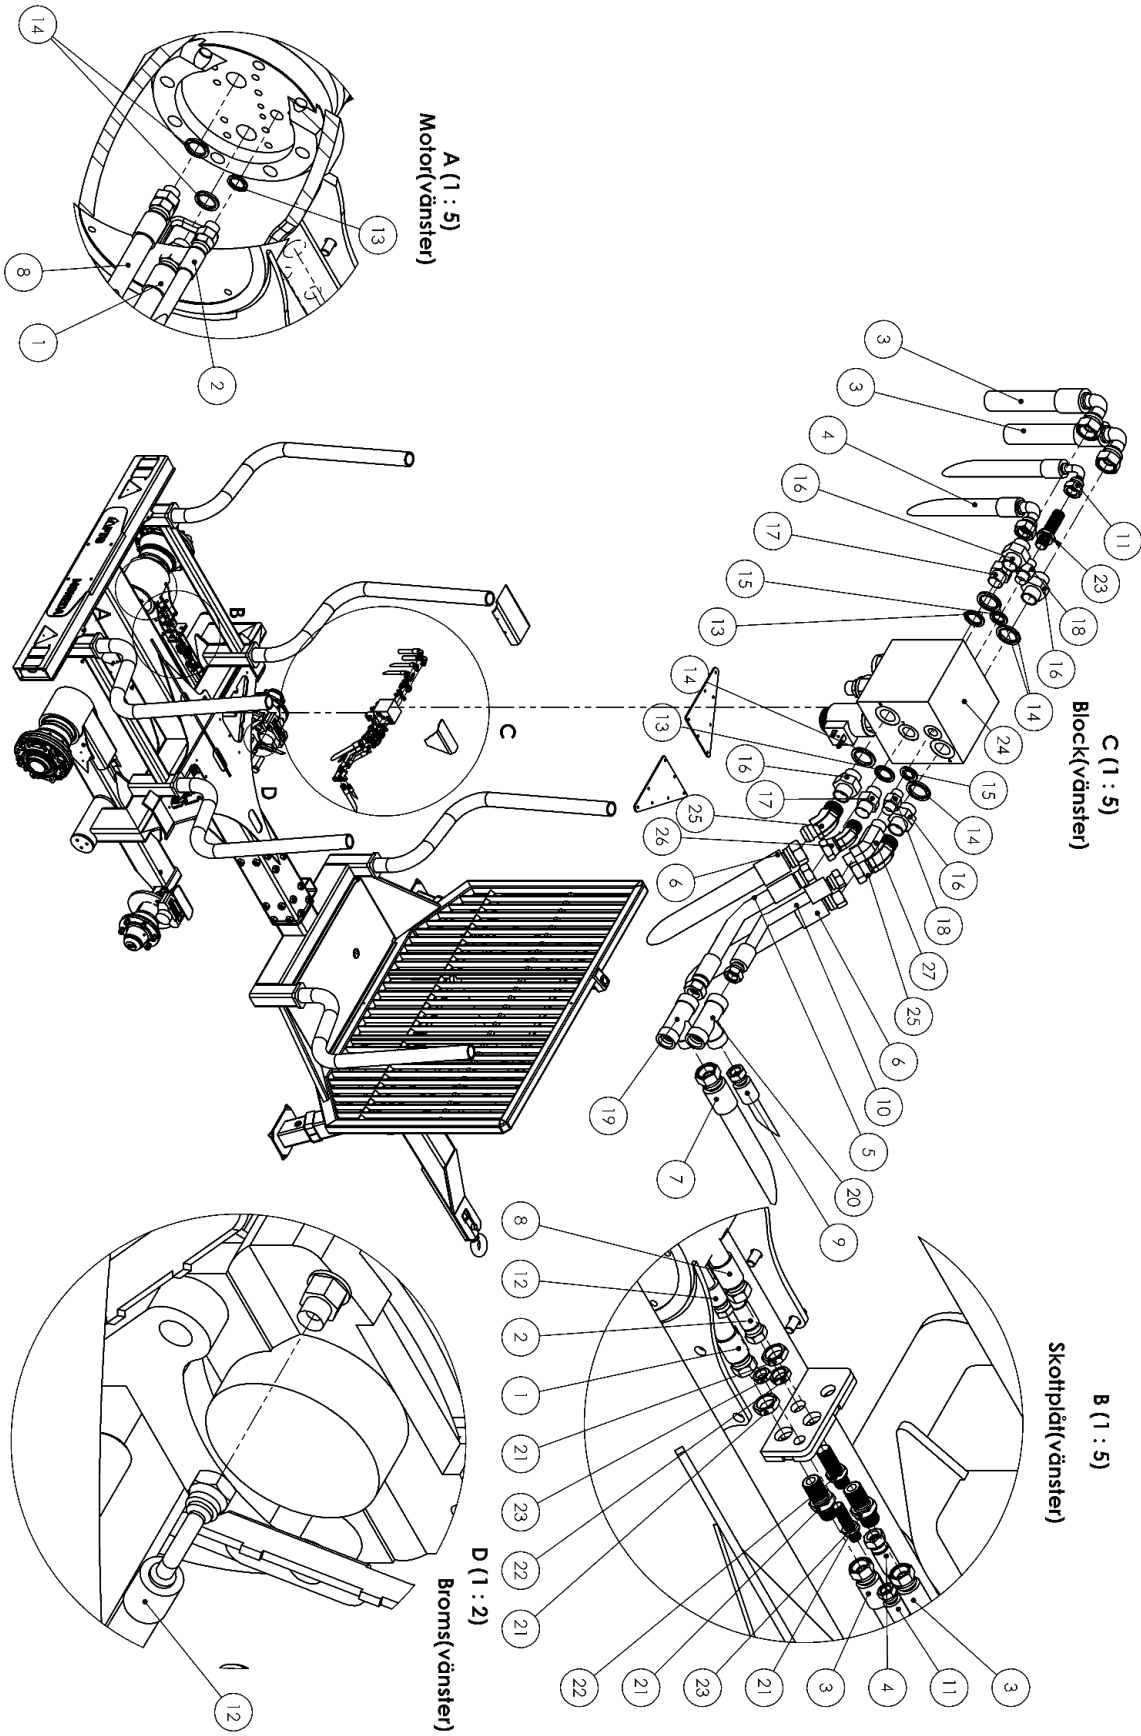

Hydraulik/Hydraulics 12 tons ND

Pos	QTY.	Description	Dimension	Art.Nr	Koppling
1	2	1/2" Komp, Rinv-Ut 3/4	L430	S4 40003	Motor - skottplåt boggie ir - UF3/4
2	2	3/8" Komp, Rinv- Rinv	L400	S3 40003	Motor - skottplåt boggie
3	4	1/2" Komp, Rinv- 90inv	L600	S4 60005	Block - skottplåt boggie
4	2	3/8" Komp, Rinv- 90inv	L600	S3 60005	Block - skottplåt boggie
5	2	3/8" Komp, Rinv 3/8" -Rinv 1/2"	L160	S3 160003	Block - T läckolja
6	4	1/2" Komp, Rinv- Rinv	L5600	S4 560003	Ventil - Block bakvagn
7	1	1/2" Komp, Rinv- Rinv	L7000	S4 700003	Tank - T-koppling läckolja
8	2	1/2" Komp, Rinv-UT3/4	L500	S4 470003	Motor -skottplåt ir - UF3/4
9	1	1/4" Komp, Rinv- Rinv	L7000	S2 70003	Traktor - T-koppling
10	2	1/4" Komp, Rinv- inv	L180	S2 18008	T-koppling - block
11	2	1/4" Komp, 90 inv- Rinv	L600	S2 60003	Block - skottplåt
12	2	1/4" Komp, 90 inv - Rinv komp	L1950	S2 195003	Bromsok - skottplåt
13	6	Tredobricka	3/8"	W4500000016	
14	8	Tredobricka	1/2"	W4500000018	
15	4	Tredobricka	1/4"	W4500000014	
16	8	Adapter	UF 1/2" UF 1/2"	W0301360808	
17	6	Adapter	3/8" UF 3/8" UF	W0301360606	
18	4	Adapter	1/4" UF 1/4" UF	W0301360404	
19	1	T-Koppling, Uf/ Ut/ Ut	1/2" UF/UF/ UF	W0308510808	Bakvagn
20	1	T-Koppling, UF/ UF/ UF	1/4"	W0308510404	Bakvagn
21	4	Skottgenomgång	1/2" UF 1/2" UF	W0312600808	
22	2	Skottgenomgång	3/8" UF R3/8" UF	W0312600606	
23	4	Skottgenomgång	1/4" UF 1/4" UF	W0312600404	
24	2	Block		KA1114	
25	4	Adapter 45°	1/2" UF 1/2" IR	W0300450808	
26	2	Adapter 45°	3/8" UF 3/8" IR	W0300450606	
27	2	Adapter 45°	1/4" UF 1/4" IR	W0300450404